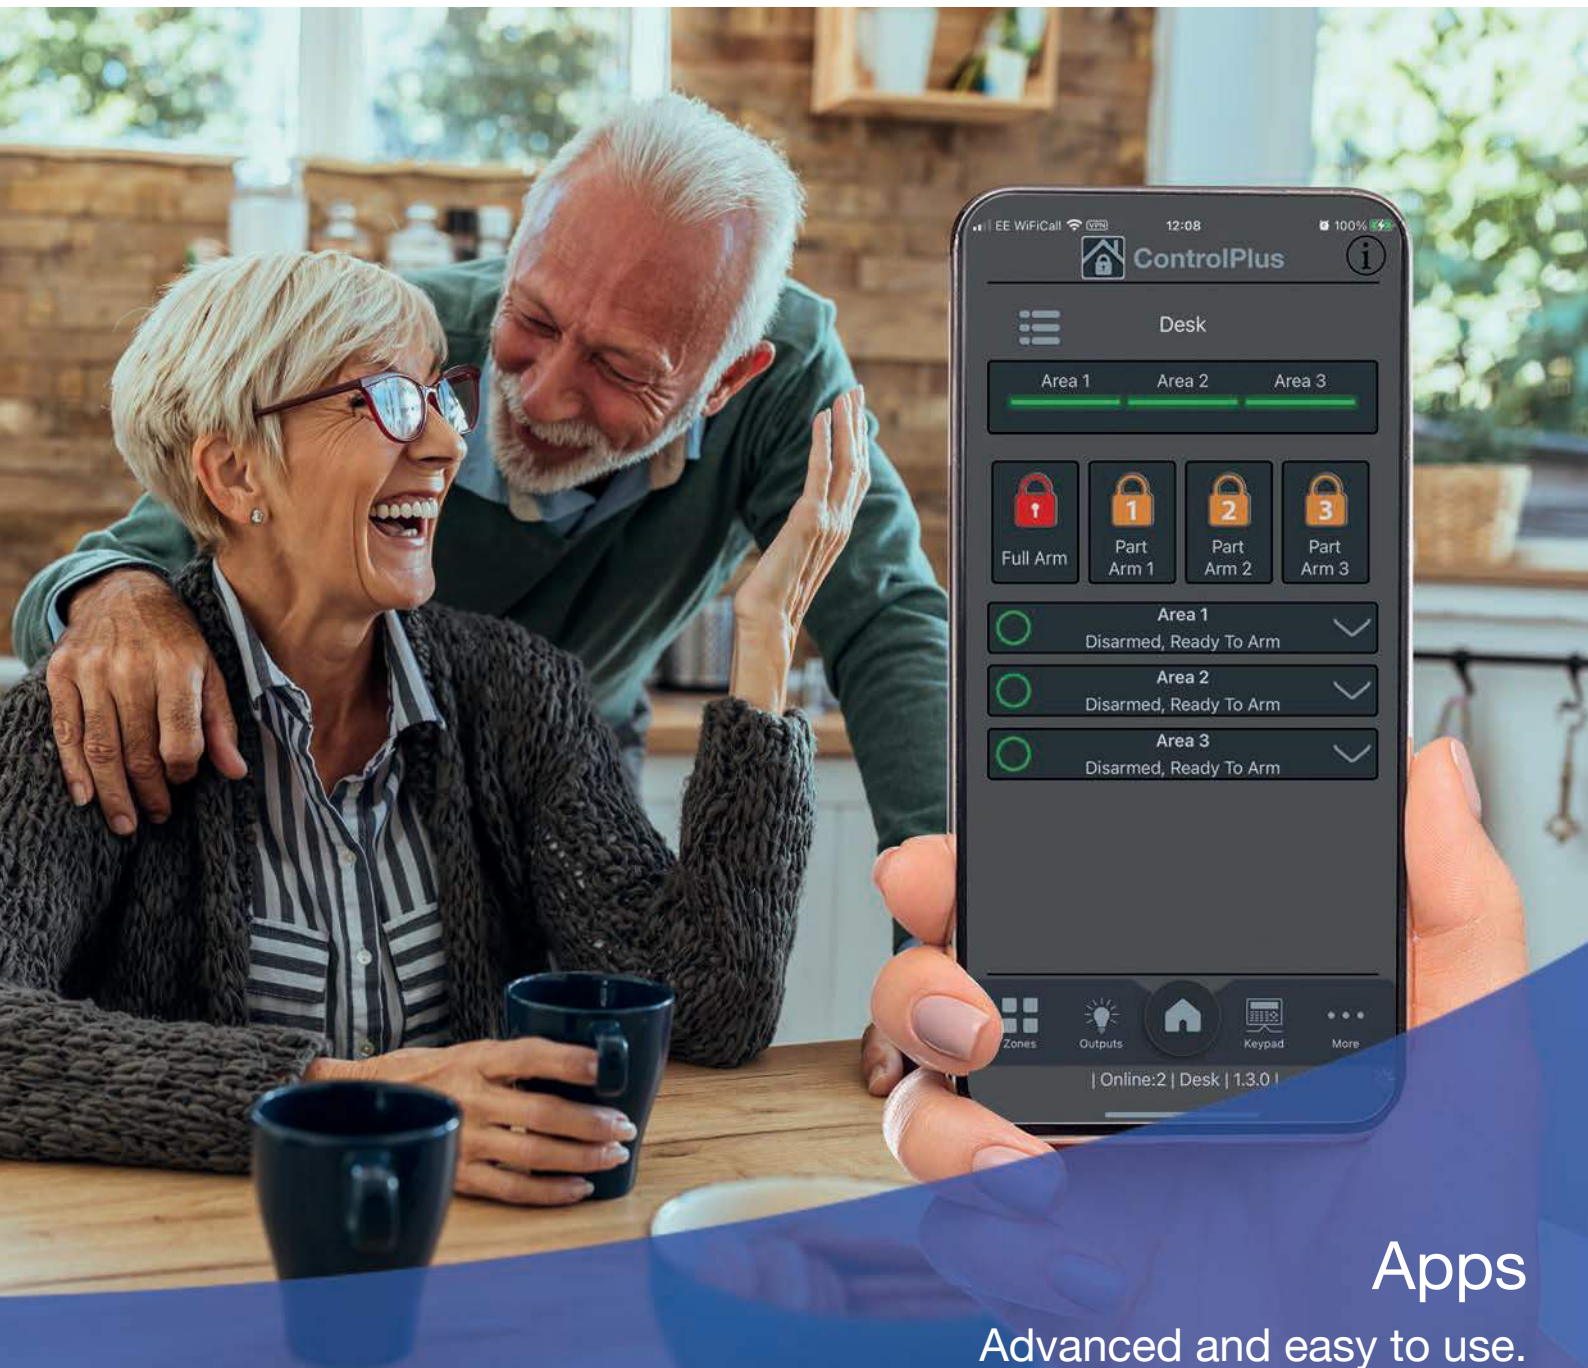

ControlPlus App

The ControlPlus app gives users complete visibility of their system from anywhere.

Alarm Notifications
Break-in, fire, flood etc

Family Care
Reassurance that young or elderly relatives are safe & well

Set & Unset
your system remotely

Remotely Control
Garage doors, gates, CCTV, lights etc

Apps

Advanced and easy to use.

External Sounder

This acts as a highly visible deterrent to inform potential intruders that your property is protected. It emits a 115-decibel alarm siren if your alarm system is triggered.